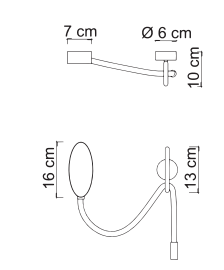

Articolo compatibile con Sikrea Dynamic Dimmer + (cod. 4868)
Article compatible with Sikrea Dynamic Dimmer + (cod. 4868)

Articolo completo di
Sikrea Dynamic Dimmer

MATERIALI :
Materials :

Struttura	Metallo
Frame	Metal
Diffusore	PMMA
Diffuser	PMMA

TAVOLA FINITURE :
Table of Finishes :

Struttura	● Nero Opaco
Frame	● Matt Black

DOWNLOAD AREA: