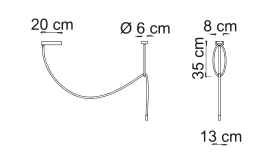

The Fyll lamp: available in both pendant and wall sconce options.
A versatile lighting solution with a modern and sleek design, perfect for adding a touch of elegance to any space.

9689

FYLL/PL

Power 32W Led Integrated
 Input 220/240 V- 50/60Hz
 Kelvin Sikrea Dynamic Dimmer
 Dimmable Yes
 Real Lumen Dimmable Max 2080
 CRI 80
 IP 20
 Weight N: 2,8kg G: 3,9kg
 Volume 0,0360 m³